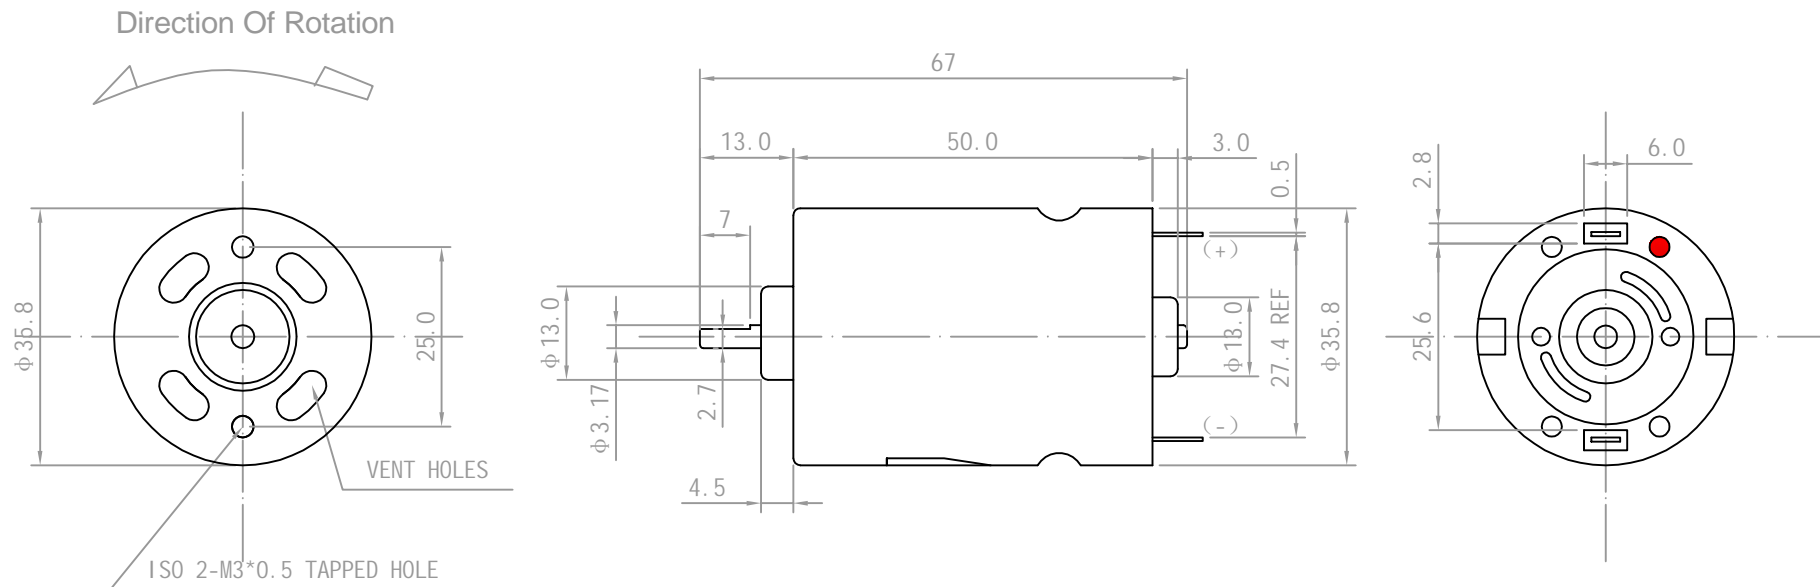

Rev.	Description	Date
01		

No.	Item	Specification	No.	Item	Specification
1	Rated Voltage	12.0V DC	7	Torque	250g. cm
2	No Load Speed	4700 rpm	8	Power	20.42W
3	No Load Current	$\leq 220A$			
4	Rated Speed	$3600 \pm 650$ rpm			
5	Rated Current	1.24A			
6	Direction Of Rotation	CCW			

Drawn	Bruce	06/23/2021	Unit: mm	
Checked			<b>Kysan Electronics</b>	
Eng Appr.			www.kysanelectronics.com	
Mfg Appr.			info@kysanelectronics.com	
Q.A.			Size :A4	Weight(Kg):
SKU: 1112151			Scale 1:1	